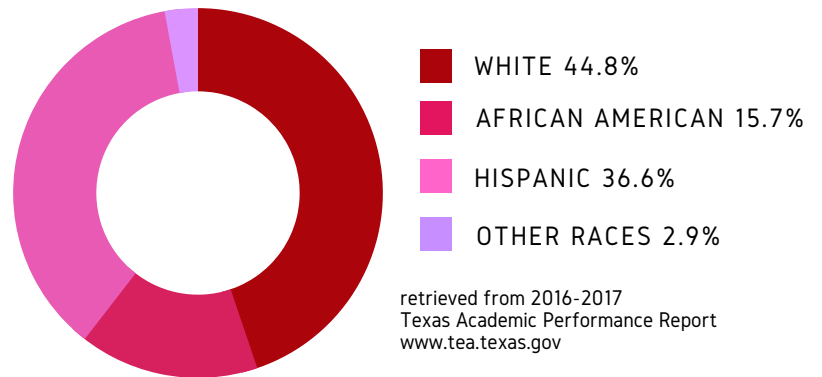

ETHNIC DISTRIBUTION

STUDENT ENROLLMENT

 **6,105**

STUDENT / TEACHER RATIO

 **15:1**
STUDENT TO TEACHER RATIO

ACCOUNTABILITY RATING

 **2017**
MET STANDARD

ACADEMICS